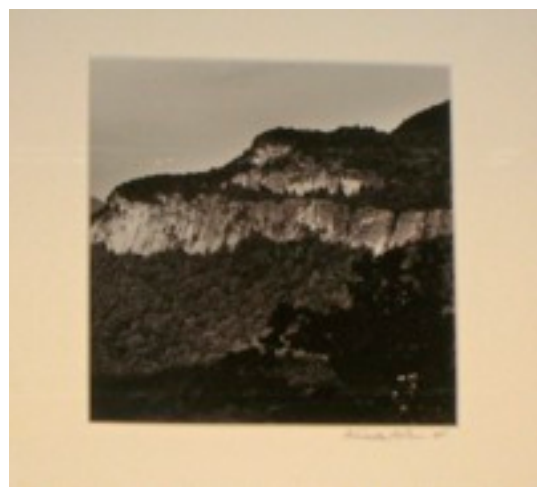

Photos by Sister Francetta McCann

Program:

Thursday, September 12, 7:30 pm

Movie Night! Featured film is "Chased By the Light". It is about National Geographic photographer Jim Brandenburg and his challenge with creativity.